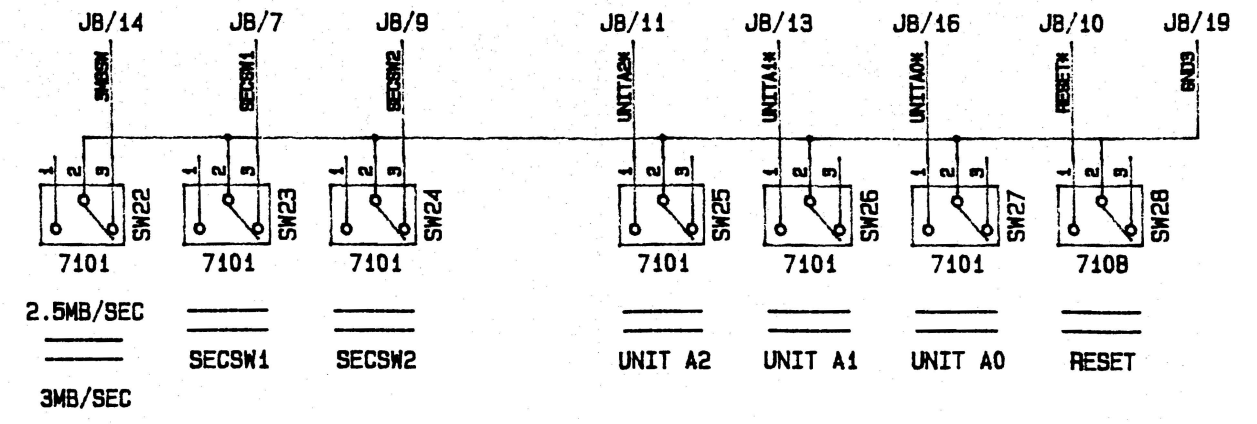

REVISIONS				
ZONE	REV	DESCRIPTION	DATE	APPROVAL

DO NOT SCALE THIS DRAWING		<b>SPECTRA LOGIC</b>	
SIGNATURES			
DRAWN BY:		TITLE S03 FRONT PANEL DISK & TAPE EMULATOR	
CHECKED BY:		DRAWING NO.	
APPROVED BY:		REV A	SHEET 1 OF 1