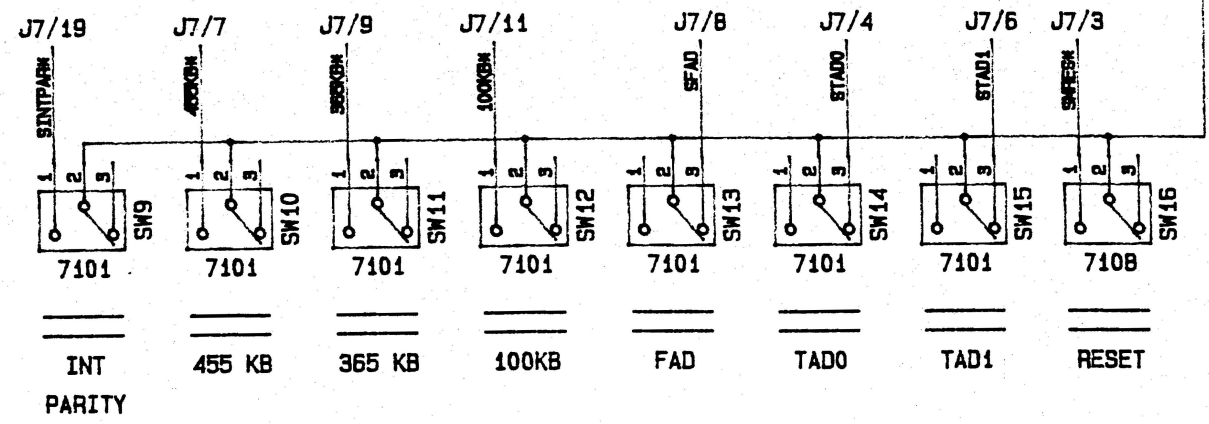

REVISIONS				
ZONE	REV	DESCRIPTION	DATE	APPROVAL

DO NOT SCALE THIS DRAWING		<b>SPECTRA LOGIC</b>	
SIGNATURES			
DRAWN BY:		TITLE S03 FRONT PANEL DISK & TAPE EMULATOR	
CHECKED BY:		DRAWING NO.	
APPROVED BY:		REV A	SHEET 1 OF 1