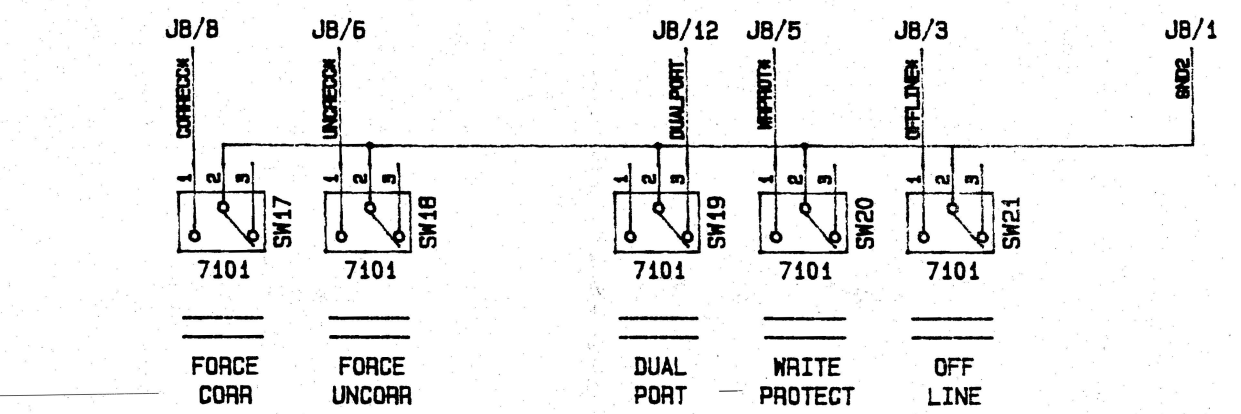

REVISIONS				
ZONE	REV	DESCRIPTION	DATE	APPROVAL

DO NOT SCALE THIS DRAWING		<b>SPECTRA LOGIC</b>	
SIGNATURES			
DRAWN BY:		TITLE S03 FRONT PANEL DISK & TAPE EMULATOR	
CHECKED BY:		DRAWING NO.	
APPROVED BY:		REV A	SHEET 1 OF 1