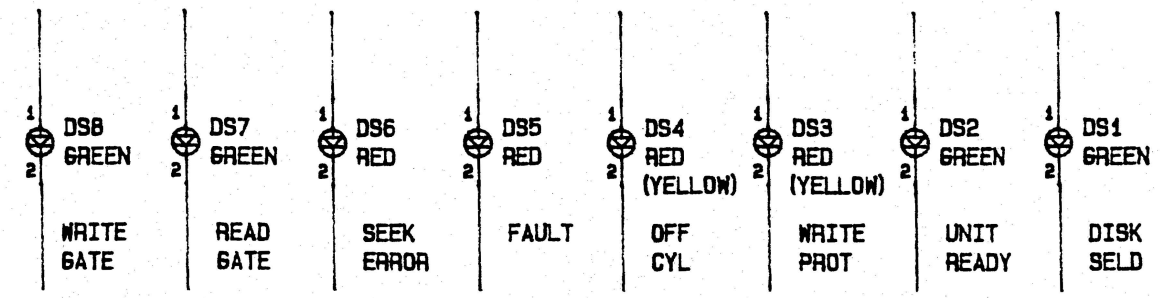

REVISIONS				
ZONE	REV	DESCRIPTION	DATE	APPROVAL

DO NOT SCALE THIS DRAWING		<b>SPECTRA LOGIC</b>	
SIGNATURES			
DRAWN BY:		TITLE S03 FRONT PANEL DISK & TAPE EMULATOR	
CHECKED BY:		DRAWING NO.	
APPROVED BY:		REV A	SHEET 1 OF 1