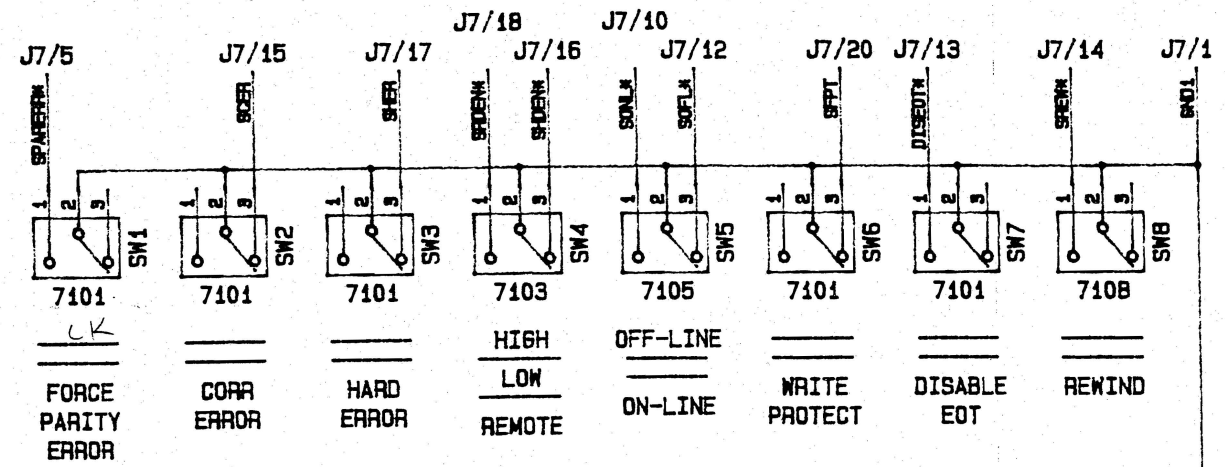

REVISIONS				
ZONE	REV	DESCRIPTION	DATE	APPROVAL

DO NOT SCALE THIS DRAWING		<b>SPECTRA LOGIC</b>	
SIGNATURES			
DRAWN BY:		TITLE S03 FRONT PANEL DISK & TAPE EMULATOR	
CHECKED BY:		DRAWING NO.	
APPROVED BY:		REV A	SHEET 1 OF 1