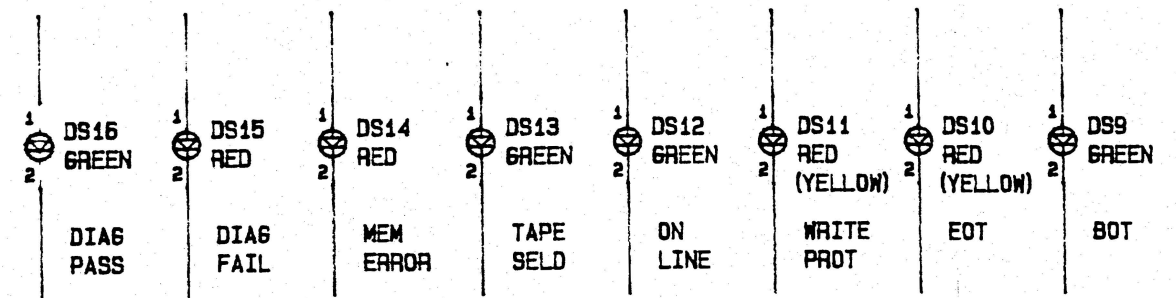

REVISIONS				
ZONE	REV	DESCRIPTION	DATE	APPROVAL

DO NOT SCALE THIS DRAWING		<b>SPECTRA LOGIC</b>	
SIGNATURES			
DRAWN BY:		TITLE S03 FRONT PANEL DISK & TAPE EMULATOR	
CHECKED BY:		DRAWING NO.	
APPROVED BY:		REV A	SHEET 1 OF 1