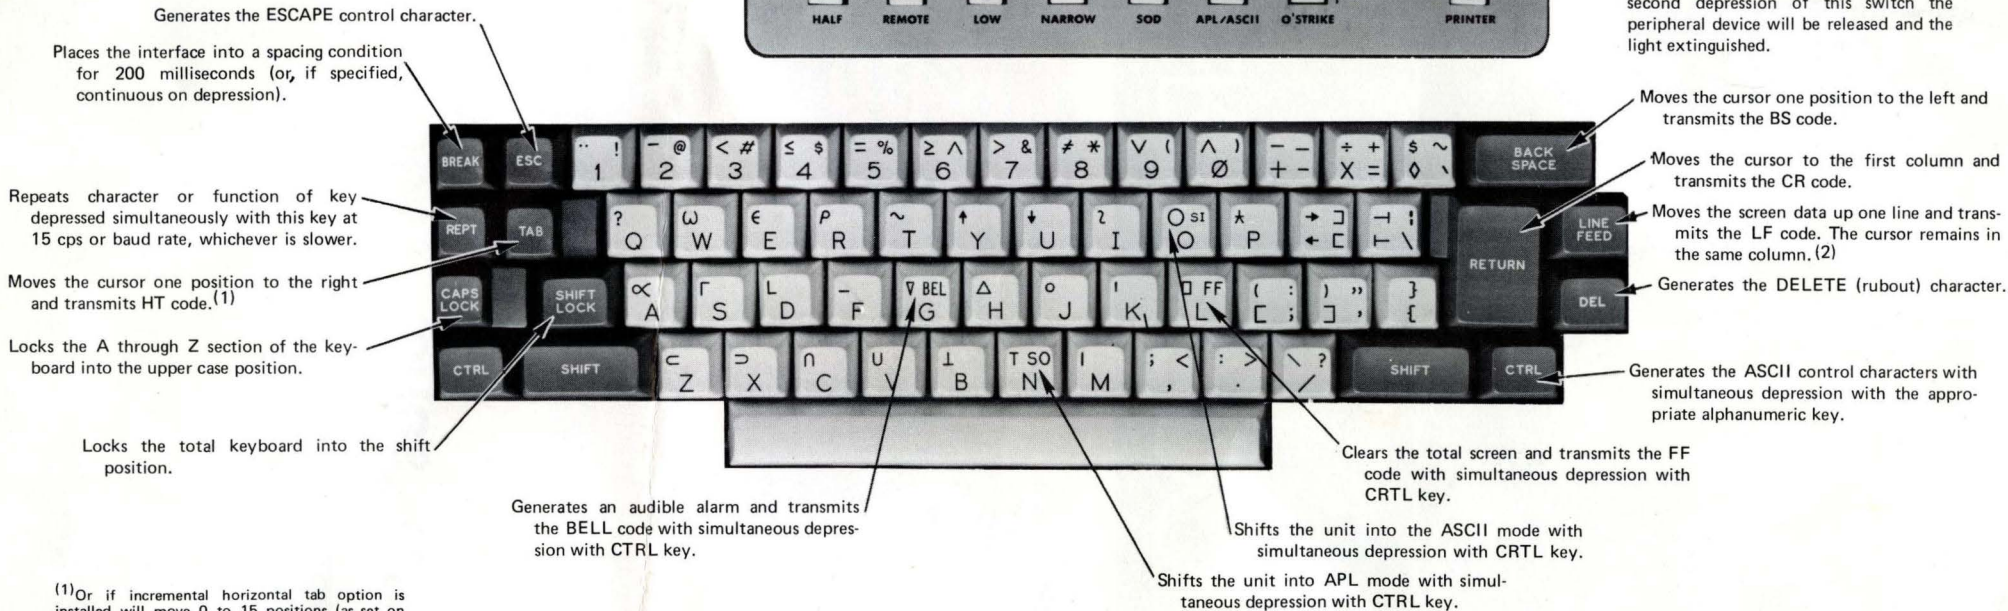

The 3900 displays TRUE APL overstrike characters, with ASCII mode overstrike optional. It operates scroll-up, with bottom-line data entry and bot-

tom-line cursor controls. And, except for the bell tone, it gives you totally quiet operation—no fan.

RESEARCH INC

TELERAY 3900 SERIES KEYBOARD (A Short Course)

(1) Or if incremental horizontal tab option is installed will move 0 to 15 positions (as set on logic board switch) from last cursor position.

(2) Or if "new-line" feature is specified will also perform a carriage return function.