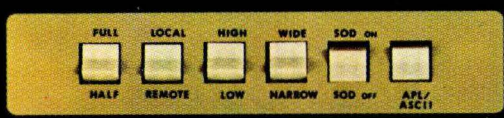

TELERAY 3900