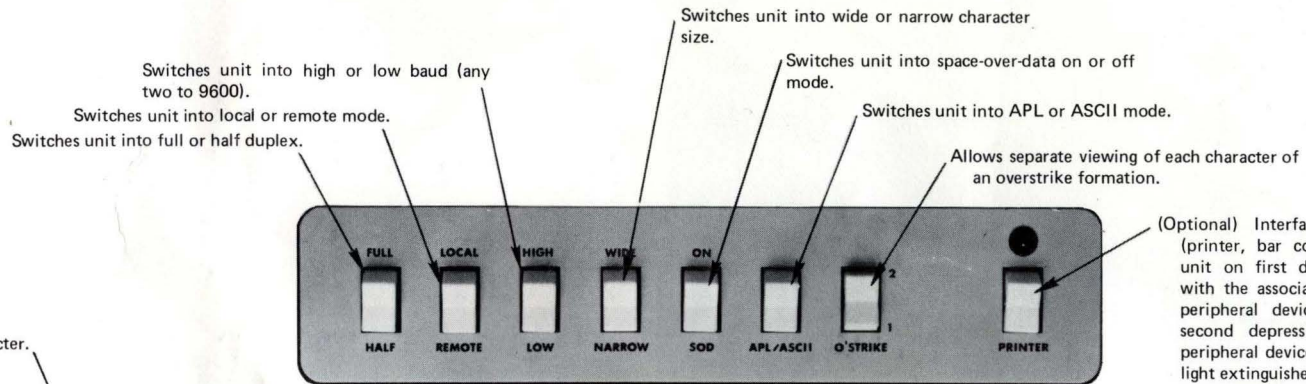

RESEARCH INC

TELERAY 3900 SERIES KEYBOARD (A Short Course)

(1) Or if incremental horizontal tab option is installed will move 0 to 15 positions (as set on logic board switch) from last cursor position.

(2) Or if "new-line" feature is specified will also perform a carriage return function.